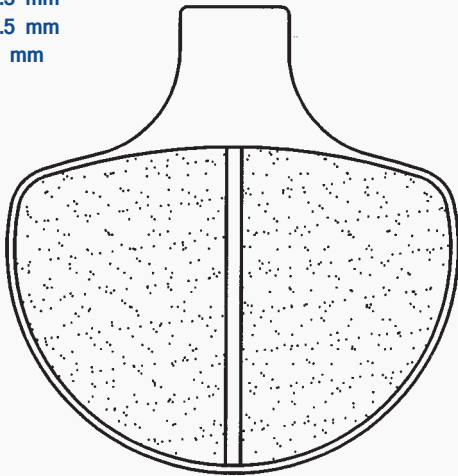

YAMAHA

TZR	80		92 -	1	●
-----	----	--	------	---	---

2696

Street Sport Racing Enduro MX Off-road Racing ATV

A3+

2699

Dim. / Size

59.3 mm
61.5 mm
13 mm