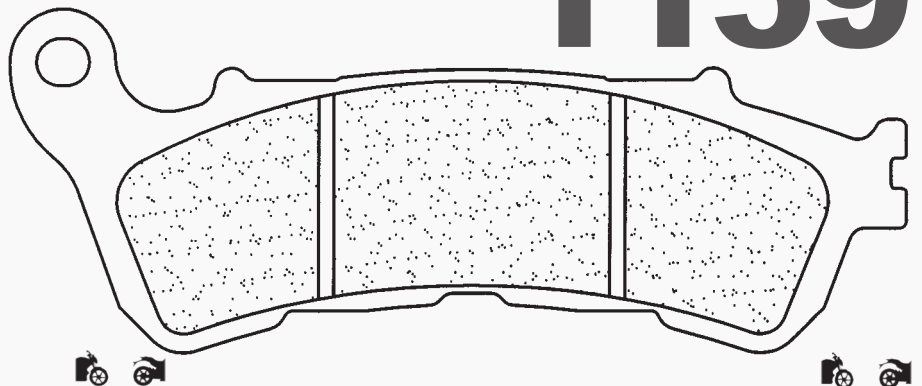

Street Sport Racing Enduro MX Off-road Racing ATV
A3+ RX3 XBK5

Dim. / Size

→ 117.9 mm
↑ 45.4 mm
H 9 mm

1159

HARLEY DAVIDSON

XL	883 L Superlow	14 -	1	●
XL	883 N Iron	14 -	1	●
XL	883 R Roadster	14 -	1	●
XL	1200 C / CA / CB / CP Custom	14 -	1	●
XL	1200 Superlow T	15 -	1	●
XL	1200 V - Seventy Two	14 -	1	●
XL	1200 X - Forty Eight	14 -	1	●
XL	1200 CX - Roadster	16 -	2	●

HONDA

CBR	250 R ABS	11 -	1	●
CBF	500 ABS	04 -	1	●
CBR	600 F ABS	11 -	2	●
CB	600 Hornet ABS	07 -	2	●
CBF	600 N / S - ABS	08 -	2	●
DN-01	680	08 -	2	●
NT	700 Deauville / ABS	06 -	2	●
NC	700 S (Auto gearbox)	12 -	1	●
NC	700 S (Manual gearbox)	12 -	1	●
XL	700 Transalp ABS	08 -	2	●
NC	700 X (Auto gearbox)	12 -	1	●

HONDA

NC	700 X (Manual gearbox)	12 -	1	●
VFR	800 VTEC / VTEC ABS	06 - 13	2	●
VFR	800 X Crossrunner	11 - 14	2	●
CBF	1000 ABS	06 - 09	2	● ●
CBF	1000 ABS	10 -	2	● ● ●
CB	1000 R (Rad.cal) ABS	08 -	2	●
XL	1000 Varadero	07 -	2	●
XL	1000 Varadero ABS	04 -	2	●
XL	1000 Varadero Travel ABS	05 -	2	●
VFR	1200 XAC/XAD/XAE Crosstourer (Manual)	12 - 14	2	●
VFR	1200 XDC/XDE - DCT Crosstourer (Auto)	12 - 14	2	●
VFR	1200 XDC - DCT Crosstourer Highlander (Auto)	13 - 14	2	●
ST	1300 Pan European ABS	08 -	2	●
CTX	1300	14 -	2	●
GL	1800 F6C Valkyrie	14 -	2	●
GL	1800 Goldwing 12 YM	12 -	2	● ●
GL	1800 Goldwing F6B	13 -	2	●

SUZUKI

C	1800 R Intruder / RT Intruder	08 -	2	●