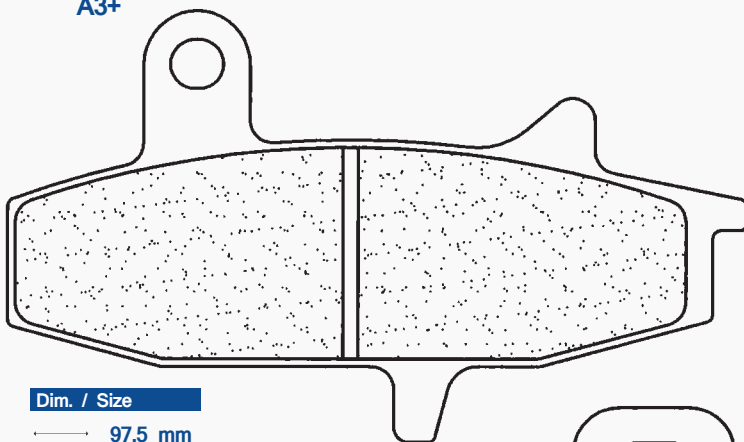

Street Sport Racing Enduro MX Off-road Racing ATV
A3+

Dim. / Size

→	97.5 mm
↑	58 mm
H	10 mm