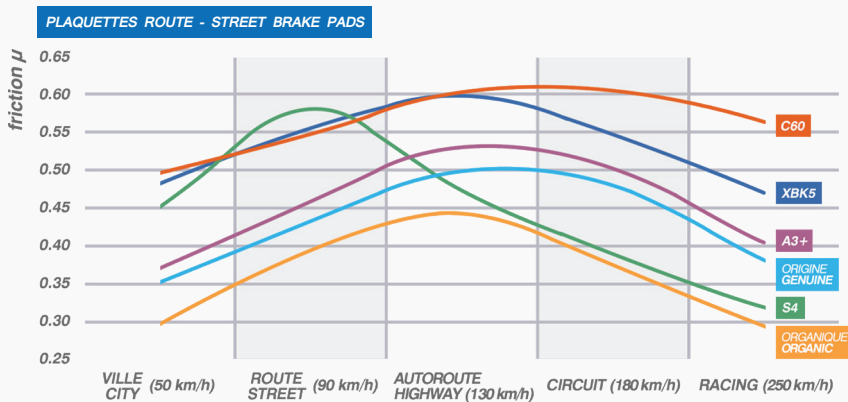

Gamme de plaquettes de frein / Brake pads range / Bremsbelagpalette / Gamma pastiglie freno / Gama de pastillas de freno

SCOOTER		STREET / CITY		SPORT	RACING	OFF-ROAD		ATV
Scooter <125	Scooter >125	Light bike	Medium & powerful bike	Super-sport	Racing use only	Enduro	Cross	ATV
SC	MAX_{SC}	S4	A3+	XBK5	C60	EN10	MX10	ATV1
SC	MAX_{SC}	S4 RX3	RX3	RX3	RX3	X59	X59	ATV1

Coefficients de friction - Friction coefficients