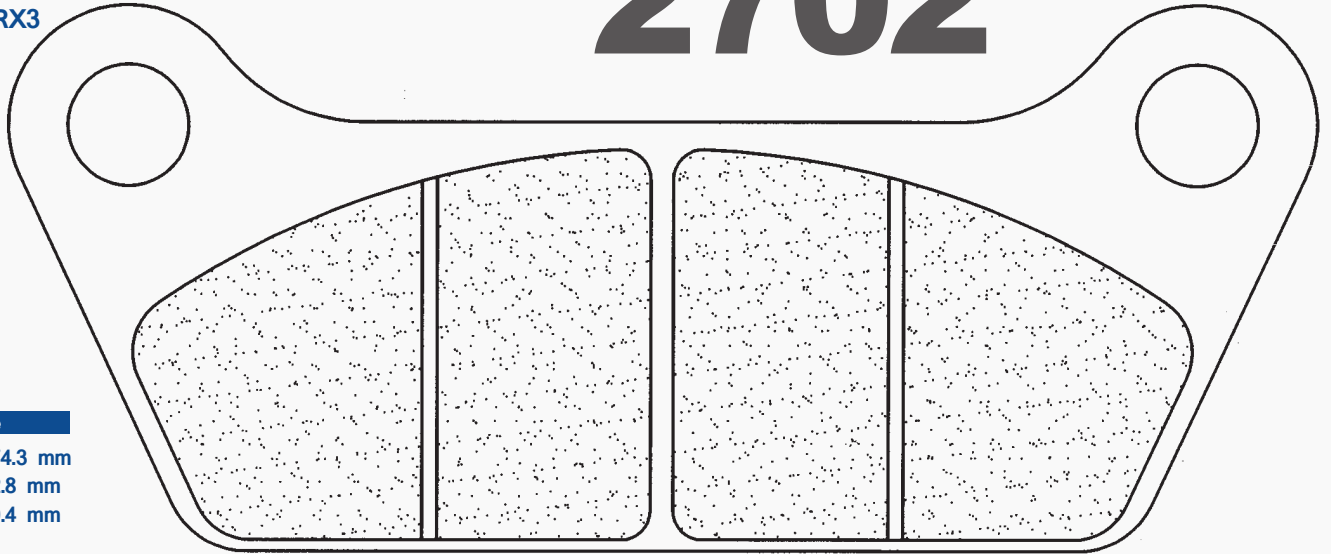

Street Sport Racing Enduro MX Off-road Racing ATV

RX3

2702

Dim. / Size

→ 174.3 mm
| 72.8 mm
H 10.4 mm

HARLEY DAVIDSON

FLH	1200	80	●
FLH	1340 80	81	●
FLH	1340 Classic	82 - 83	●
FLH	1340 Electra Glide Speciale	84	●
FLH	1340 Heritage	81	●
FLT	1340 80	80 - 81	●